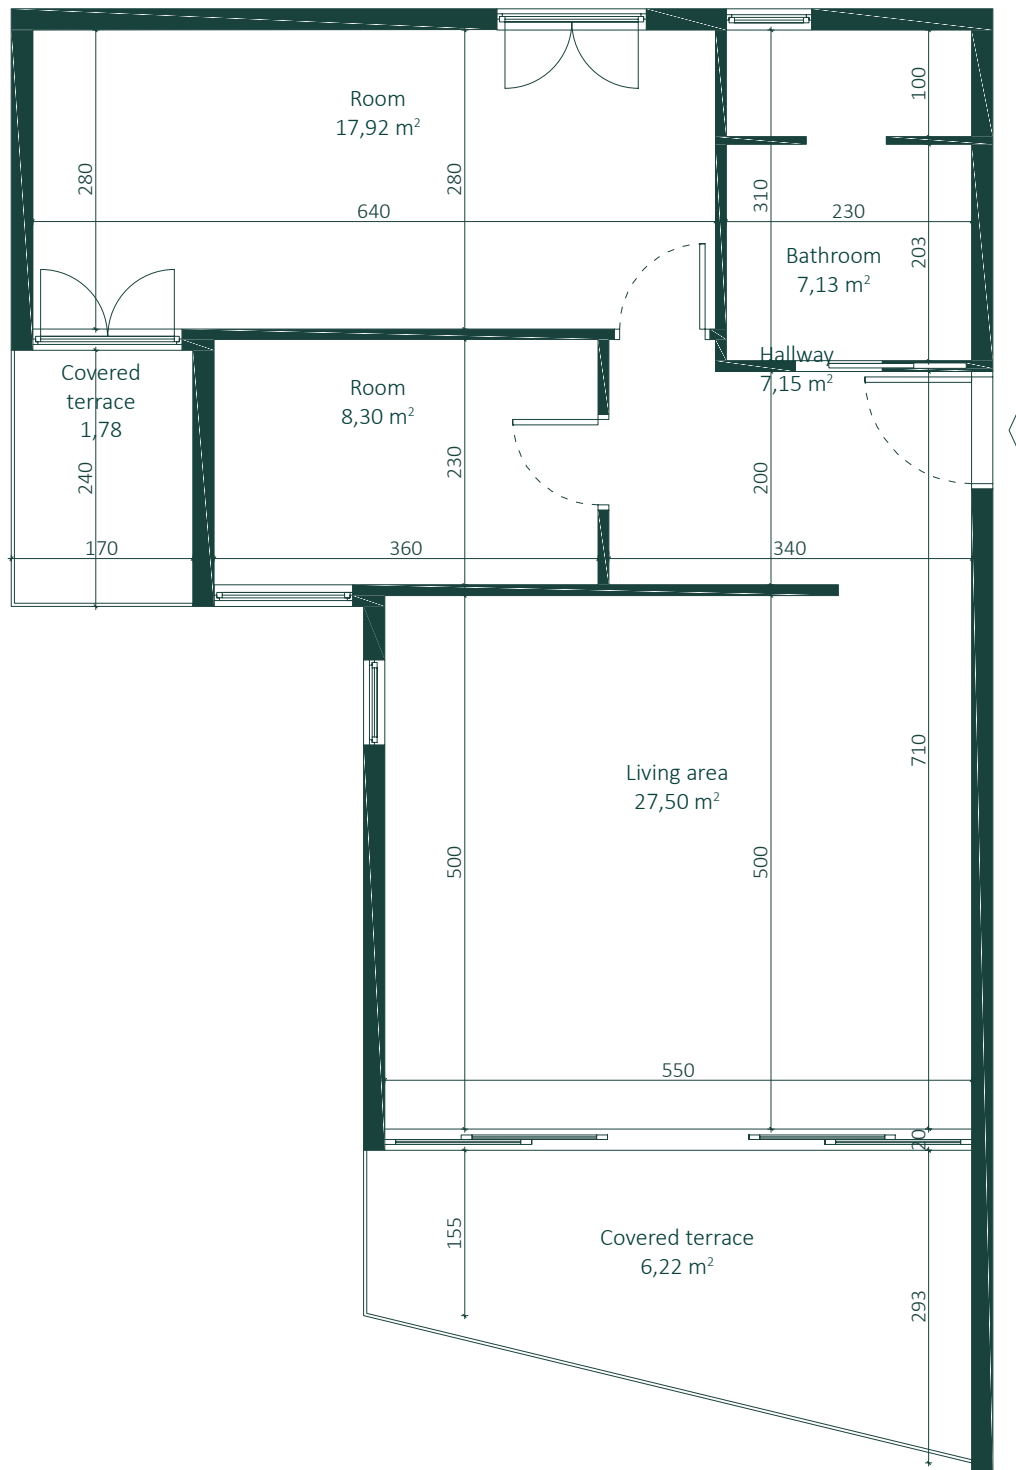

TERRACE

luxury • living

APARTMENT 102 TOTAL AREA 76,00 m² 2 BEDROOM 1 BATHROOM

Sizes and dimensions are approximate, actual may vary. Floor plans are for illustrative purposes only and should only be used as such by any prospective buyer. Whilst every attempt will be made to ensure the accuracy of the floor plan contained here, measurements of doors, windows, rooms, and any other item are approximate, and no responsibility will be taken.